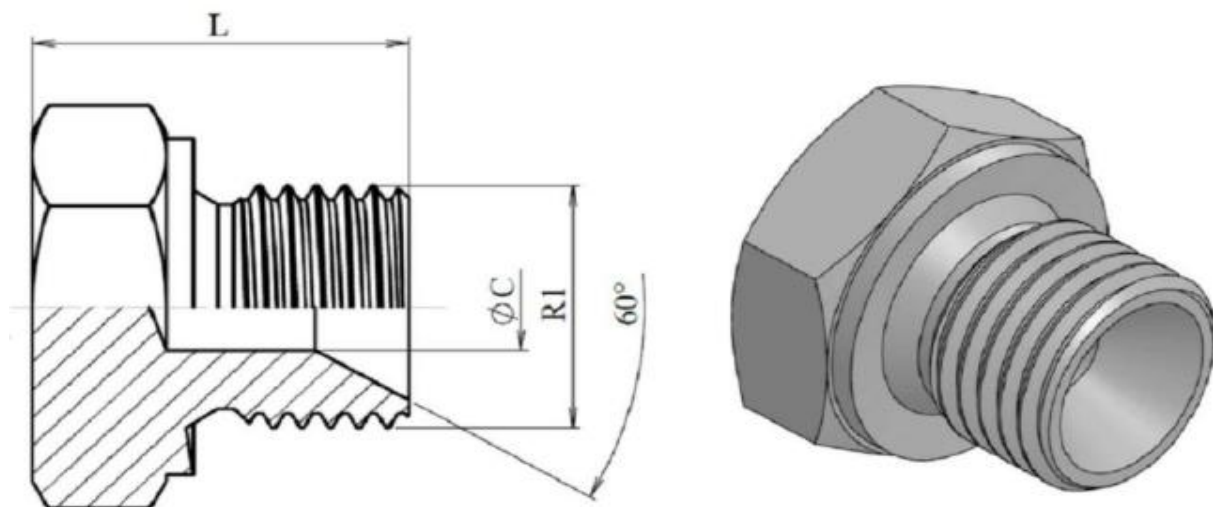

Dop BSP FE, cap hexagonal - DBSP
filet exterior
con 60 de grade

Cod	R1 (filet exterior)	L	HEX1	Preț EUR
DBSP 1/8	1/8" BSP	14	14	0.72
DBSP 1/4	1/4" BSP	19	17	0.75
DBSP 3/8	3/8" BSP	21	22	0.91
DBSP 1/2	1/2" BSP	24.5	27	1.53
DBSP 5/8	5/8" BSP	22	27	3.16
DBSP 3/4	3/4" BSP	26.5	32	2.07
DBSP 1	1" BSP	32	41	3.84
DBSP 1.1/4	1.1/4" BSP	33	50	8.81
DBSP 1.1/2	1.1/2" BSP	36	55	11.35
DBSP 2	2" BSP	41	70	20.18