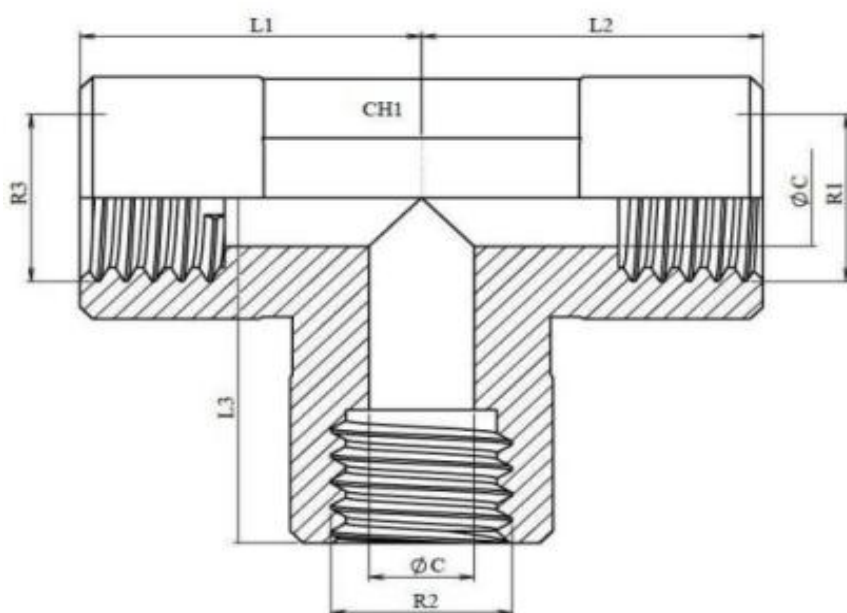

Adaptor BSP T - BSPT-FI

filet interior
con 60 de grade

Cod	R1 (filet interior)	R2 (filet interior)	R3 (filet interior)	L1	L2	L3	CH1	Preț EUR
BSPT-FI 1/8	1/8"	1/8"	1/8"	20	20	20	14	4.35
BSPT-FI 1/4	1/4"	1/4"	1/4"	22	22	22	17	5.19
BSPT-FI 3/8	3/8"	3/8"	3/8"	30	30	30	19	6.72
BSPT-FI 1/2	1/2"	1/2"	1/2"	35	35	35	24	9.31
BSPT-FI 3/4	3/4"	3/4"	3/4"	45	45	45	27	12.47
BSPT-FI 1	1"	1"	1"	47	47	47	41	24.94
BSPT-FI 1.1/4	1.1/4"	1.1/4"	1.1/4"	48	48	48	48	86.84
BSPT-FI 1.1/2	1.1/2"	1.1/2"	1.1/2"	53	53	53	65	124.76
BSPT-FI 2	2"	2"	2"	60	60	60	70	226.40