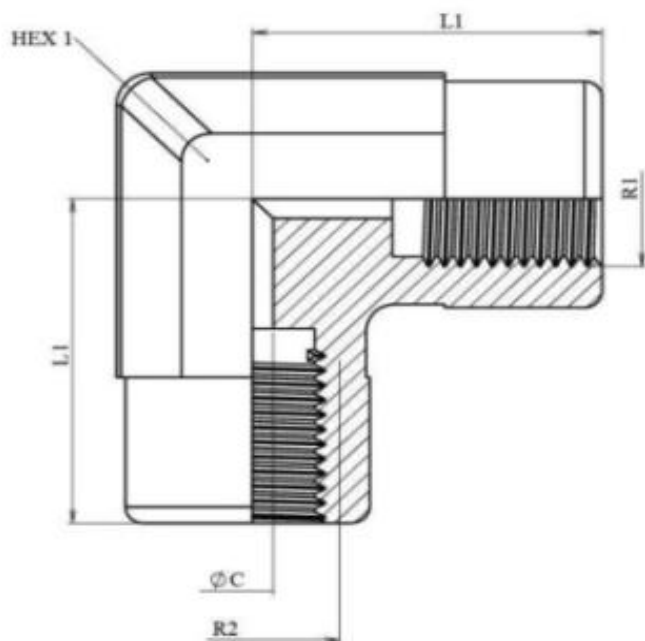

**Adaptor BSP L - BSPL-FI**  
filet interior  
con 60 de grade

| Cod           | R1<br>(filet interior) | R2<br>(filet interior) | L1 | HEX1 | Preț EUR |
|---------------|------------------------|------------------------|----|------|----------|
| BSPL-FI 1/8   | 1/8"                   | 1/8"                   | 17 | 14   | 3.78     |
| BSPL-FI 1/4   | 1/4"                   | 1/4"                   | 26 | 17   | 3.40     |
| BSPL-FI 3/8   | 3/8"                   | 3/8"                   | 30 | 19   | 4.09     |
| BSPL-FI 1/2   | 1/2"                   | 1/2"                   | 35 | 24   | 7.74     |
| BSPL-FI 3/4   | 3/4"                   | 3/4"                   | 42 | 27   | 8.16     |
| BSPL-FI 1     | 1"                     | 1"                     | 47 | 36   | 14.93    |
| BSPL-FI 1.1/4 | 1.1/4"                 | 1.1/4"                 | 43 | 48   | 52.43    |
| BSPL-FI 1.1/2 | 1.1/2"                 | 1.1/2"                 | -  | -    | 85.72    |
| BSPL-FI 2     | 2"                     | 2"                     | -  | -    | 130.49   |