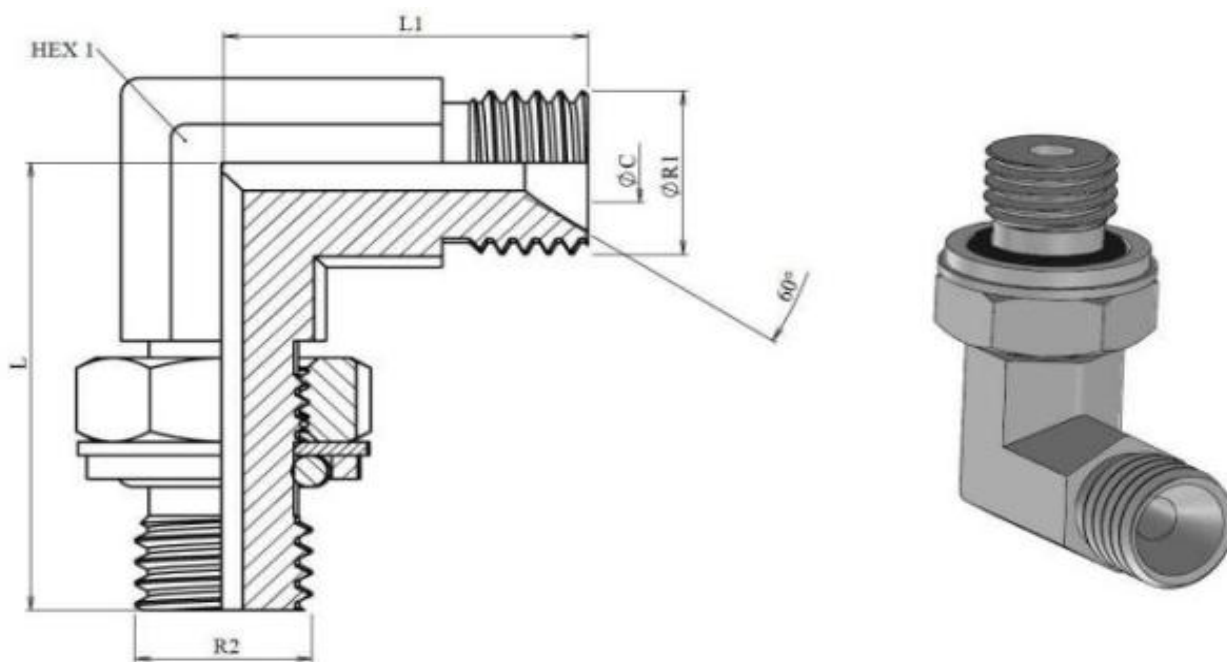

Adaptor BSP L orientabil - BSPL-FEZORFEfilet exterior
etanșare plană / con 60 de grade

Cod	R2 (filet exterior)	R1 (filet exterior)	L	L1	HEX1	Preț EUR
BSPL-FEZORFE 1/8	1/8"	1/8"	26	22.5	11	3.59
BSPL-FEZORFE 1/4	1/4"	1/4"	34	26	14	4.07
BSPL-FEZORFE 3/8	3/8"	3/8"	36	30	17	5.21
BSPL-FEZORFE 1/2	1/2"	1/2"	43	35	22	6.74
BSPL-FEZORFE 3/4	3/4"	3/4"	50	41	27	11.22
BSPL-FEZORFE 1	1"	1"	54	47	36	15.82
BSPL-FEZORFE 1.1/4	1.1/4"	1.1/4"	62.9	50.8	36	31.06
BSPL-FEZORFE 1.1/2	1.1/2"	1.1/2"	60	61	47	46.10
BSPL-FEZORFE 2	2"	2"	75.15	75.25	64	131.69
BSPL-FEZORFE 1/4-3/8	1/4"	3/8"	34	29	19	5.63
BSPL-FEZORFE 3/8-1/2	3/8"	1/2"	40	34	22	6.19
BSPL-FEZORFE 1/2-3/4	1/2"	3/4"	45	41	27	11.94
BSPL-FEZORFE 3/4-1	3/4"	1"	52	47	36	20.32